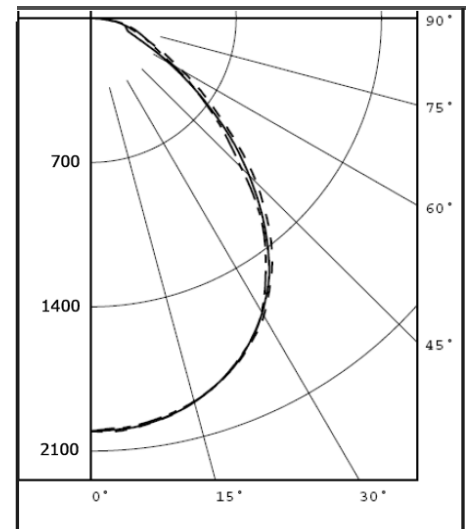

Type	LED Troffer Replaces fluorescent troffer (e.g. 2 x 28 W T8)
Wattage	37 – 74 Watts
Lumens output	2,200 to 4,400 lm
Dimensions	50 x 120 cm
Materials	White powder coated sheet steel CREE lamps
Warranty	5 years
Certification	UL listed – LM 79 tested

Available in both square (60 cm)
and slim (120 cm) versions.

For a comparative quote, call 02 8006 0490
or email karim.nour@mplbuilding.com

Technical specifications subject to change without notice.