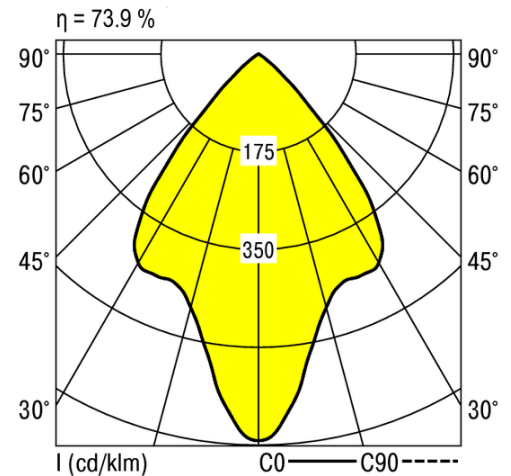

Full spec sheet and photometric test results available upon request.

Type	Cylinder parabolic reflector downlight
LOR	73.9 %
Dimensions	19.5 (w) x 25.5 (h) cm
Materials	Steel cylinder housing White powder coated Specular satin finish Anodized aluminum
Certification	CE
Lamps	1 X HIT-CE 35 W