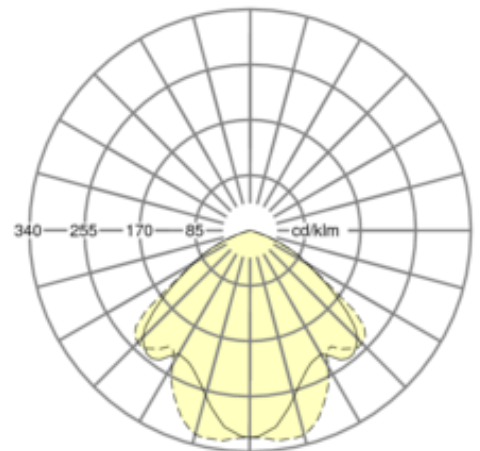

Type	Glossy reflector downlight
LOR	76.9 %
UGR	<23
Dimensions	23.9 x 9.5 cm
Materials	Steel housing
Certification	CE
Lamps	1 X 26 W
Accessories	Safety glass cover

For a comparative quote, call 02 8006 0490
or email karim.nour@mplbuilding.com