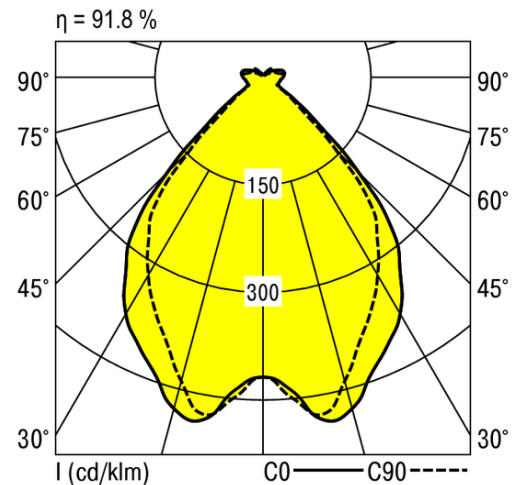

Type	High Bay 70 W HIE
LOR	91.8
UGR	<23
Dimensions	31.5 x 64.5 cm
Materials	Extruded aluminum housing
Certification	ENEC, CE
Lamps	1 x HIE-CE 70 W

Technical specifications subject to change without notice.