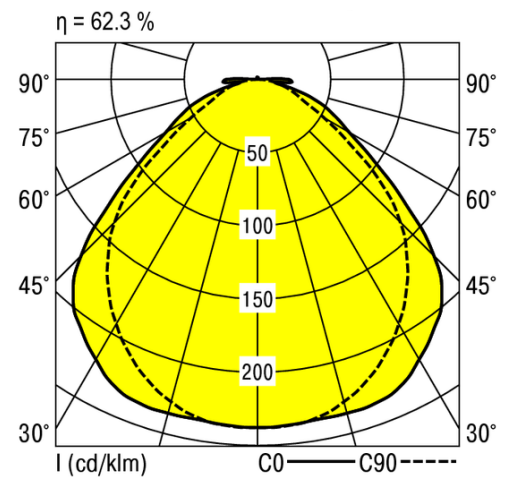

LOR	62.3 % (higher if using MIRO Silver option)
Dimensions	60 x 60 cm
Materials	White powder coated body Galvanized sheet steel housing
Ballast	Osram QT-FH as standard (Philips HP, Tridonic also available upon request)
Lamps	1 x TC-L 55 W
Protection	IP 20